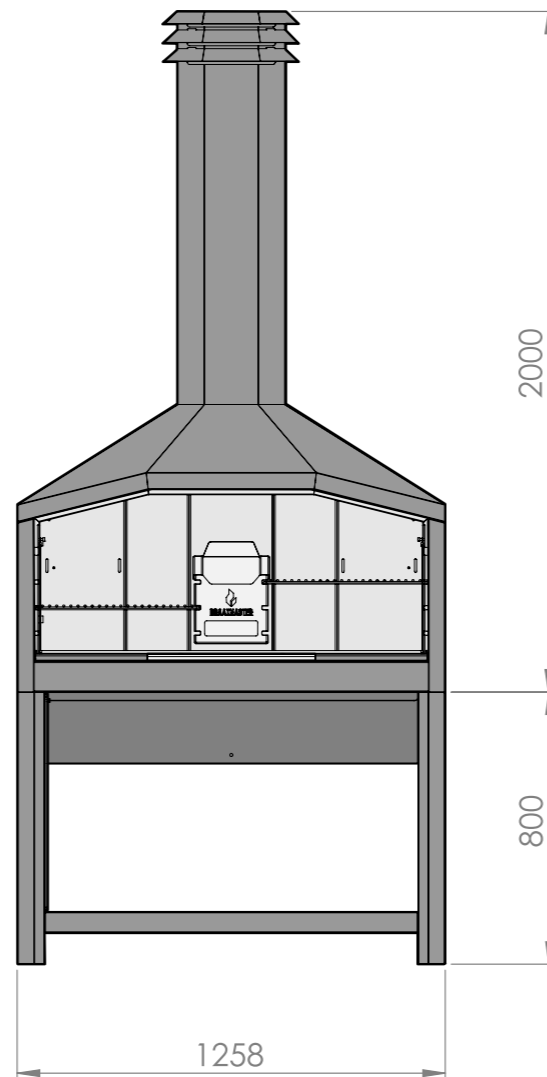

Braaimaster FS Duo

Dimensions

BRAAIMASTER®

ON FIRE

Braaimaster
+31(0)646945515
www.braaimaster.nl
info@braaimaster.nl