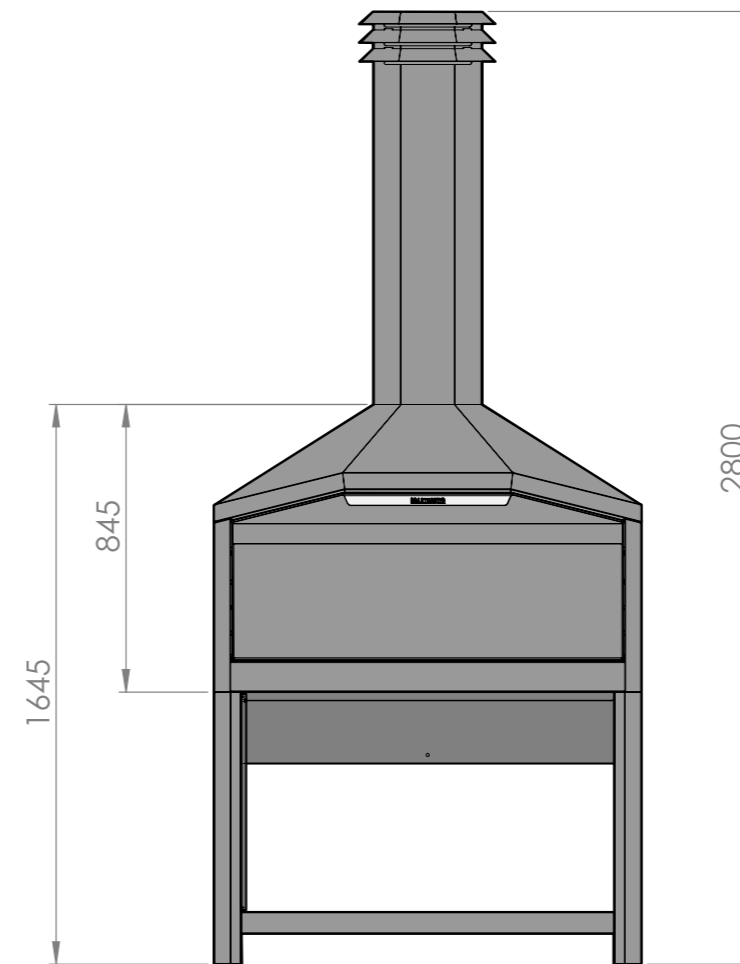

Braaimaster FS Duo

Dimensions

BRAAIMASTER®

ON FIRE

Braaimaster
+31(0)646945515
www.braaimaster.nl
info@braaimaster.nl